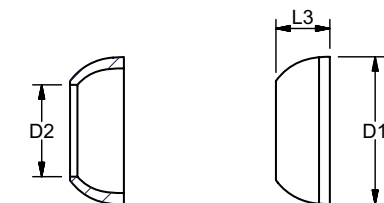

BALL TERMINALS

High Polished Stainless Steel - AISI 316

The Blue Wave Stemball Terminals all features, engraved thread size, Blue Wave logo, and swage depth marking for faster and easier swaging.

| ART. NO | WIRE | D1 | D3 | L1 | L2 | L3 | KG/100 | PACK |
|-----------|---------|-------|------|-----|-----|-----|--------|------|
| 620003 | 3 1/8" | 6,35 | 13 | 58 | 54 | 38 | 1,1 | 20 |
| 620004 | 4 5/32" | 7,5 | 16 | 69 | 63 | 45 | 2,4 | 20 |
| 620005 | 5 3/16" | 9 | 19 | 79 | 72 | 51 | 3,8 | 20 |
| 620055 | - 7/32" | 10,8 | 20 | 85 | 79 | 58 | 4 | 20 |
| 620006 | 6 - | 12,58 | 20 | 90 | 84 | 64 | 7,9 | 20 |
| 620063 | - 1/4" | 12,58 | 20 | 90 | 84 | 64 | 8,5 | 20 |
| 620007 | 7 9/32" | 14,2 | 21,3 | 94 | 87 | 70 | 10 | 20 |
| 620008 | 8 5/16" | 16 | 26,3 | 116 | 108 | 83 | 16,9 | 10 |
| 620095 | - 3/8" | 17,8 | 27,5 | 126 | 119 | 89 | 23,5 | 10 |
| 620010 | 10 - | 17,8 | 27,5 | 129 | 119 | 89 | 23,5 | 10 |
| 620012 | 12 - | 20 | 28 | 145 | 135 | 105 | 26,7 | 5 |
| * 620012X | 12 - | 21,4 | 28 | 145 | 135 | 105 | 27 | 5 |
| 620010A | 10 - | 17,8 | 31,6 | 128 | 117 | 89 | 23,5 | Bulk |
| 620012A | 12 - | 20 | 35,6 | 150 | 138 | 105 | 26,7 | Bulk |
| 620014A | 14 - | 25 | 40,2 | 195 | 183 | 140 | 58,5 | Bulk |
| 620016A | 16 - | 28 | 44,6 | 210 | 199 | 160 | 71,6 | Bulk |

Note: "A" marked Stemball terminals are for tip cup use, delivery and price on request!

* Note: Terminal OD. = 21,4 mm

BALL CUP

| ART. NO. | WIRE | D2 | D1 | L3 | KG/100 | PACK PCS. |
|----------|------|-------|------|------|--------|------------|
| 626204 | 3-4 | 9,0 | 26,0 | 11,0 | 1,0 | 20 |
| 626205 | 5 | 11,25 | 26,0 | 11,0 | 1,0 | 20 |
| 626207 | 6-7 | 16,0 | 26,0 | 9,5 | 1,0 | 20 |
| 626212 | 8-10 | 20,0 | 34,0 | 12,0 | 1,5 | 10 |
| 626212X | 12 | 21,4 | 34 | 12 | 1,5 | ON REQUEST |