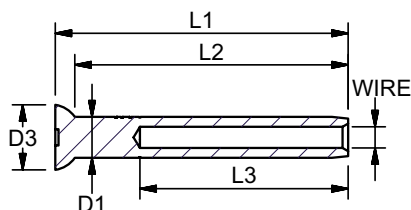

BALL TERMINALS

High Polished Stainless Steel - AISI 316

The Blue Wave Stemball Terminals all features, engraved thread size, Blue Wave logo, and swage depth marking for faster and easier swaging.

| ART. NO | WIRE | D1 | D3 | L1 | L2 | L3 | KG/100 | PACK |
|-----------|---------|-------|------|-----|-----|-----|--------|------|
| 620003 | 3 1/8" | 6,35 | 13 | 58 | 54 | 38 | 1,1 | 20 |
| 620004 | 4 5/32" | 7,5 | 16 | 69 | 63 | 45 | 2,4 | 20 |
| 620005 | 5 3/16" | 9 | 19 | 79 | 72 | 51 | 3,8 | 20 |
| 620055 | - 7/32" | 10,8 | 20 | 85 | 79 | 58 | 4 | 20 |
| 620006 | 6 - | 12,58 | 20 | 90 | 84 | 64 | 7,9 | 20 |
| 620063 | - 1/4" | 12,58 | 20 | 90 | 84 | 64 | 8,5 | 20 |
| 620007 | 7 9/32" | 14,2 | 21,3 | 94 | 87 | 70 | 10 | 20 |
| 620008 | 8 5/16" | 16 | 26,3 | 116 | 108 | 83 | 16,9 | 10 |
| 620095 | - 3/8" | 17,8 | 27,5 | 126 | 119 | 89 | 23,5 | 10 |
| 620010 | 10 - | 17,8 | 27,5 | 129 | 119 | 89 | 23,5 | 10 |
| 620012 | 12 - | 20 | 28 | 145 | 135 | 105 | 26,7 | 5 |
| * 620012X | 12 - | 21,4 | 28 | 145 | 135 | 105 | 27 | 5 |
| 620010A | 10 - | 17,8 | 31,6 | 128 | 117 | 89 | 23,5 | Bulk |
| 620012A | 12 - | 20 | 35,6 | 150 | 138 | 105 | 26,7 | Bulk |
| 620014A | 14 - | 25 | 40,2 | 195 | 183 | 140 | 58,5 | Bulk |
| 620016A | 16 - | 28 | 44,6 | 210 | 199 | 160 | 71,6 | Bulk |

Note: "A" marked Stemball terminals are for tip cup use, delivery and price on request!

* Note: Terminal OD. = 21,4 mm

BALL CUP

| ART. NO. | WIRE | D2 | D1 | L3 | KG/100 | PACK PCS. |
|----------|------|-------|------|------|--------|------------|
| 626204 | 3-4 | 9,0 | 26,0 | 11,0 | 1,0 | 20 |
| 626205 | 5 | 11,25 | 26,0 | 11,0 | 1,0 | 20 |
| 626207 | 6-7 | 16,0 | 26,0 | 9,5 | 1,0 | 20 |
| 626212 | 8-10 | 20,0 | 34,0 | 12,0 | 1,5 | 10 |
| 626212X | 12 | 21,4 | 34 | 12 | 1,5 | ON REQUEST |